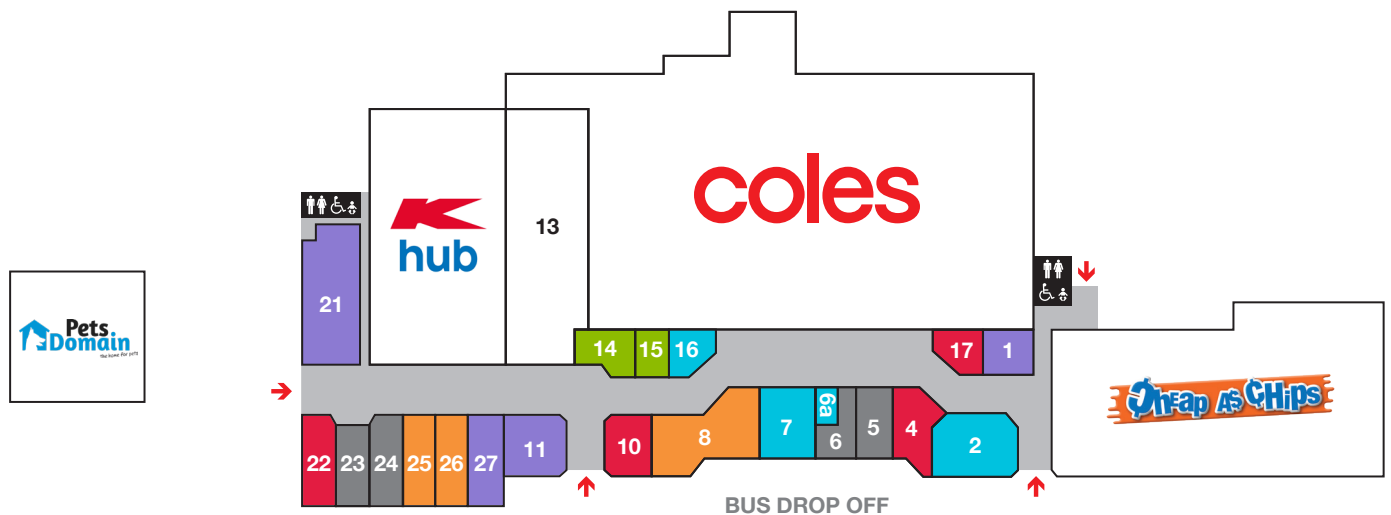

RIVERLAND CENTRAL

MAJORS

- 18 Coles
- 20 Cheap as Chips
- 13 Covid-19 Vaccination Clinic
- 19 K hub
- Ext Pets Domain

FOOD

- 4 Plaza Quality Meats
- 22 Subway
- 10 Sunbake Café
- 17 The Berri Bakehouse

FASHION AND ACCESSORIES