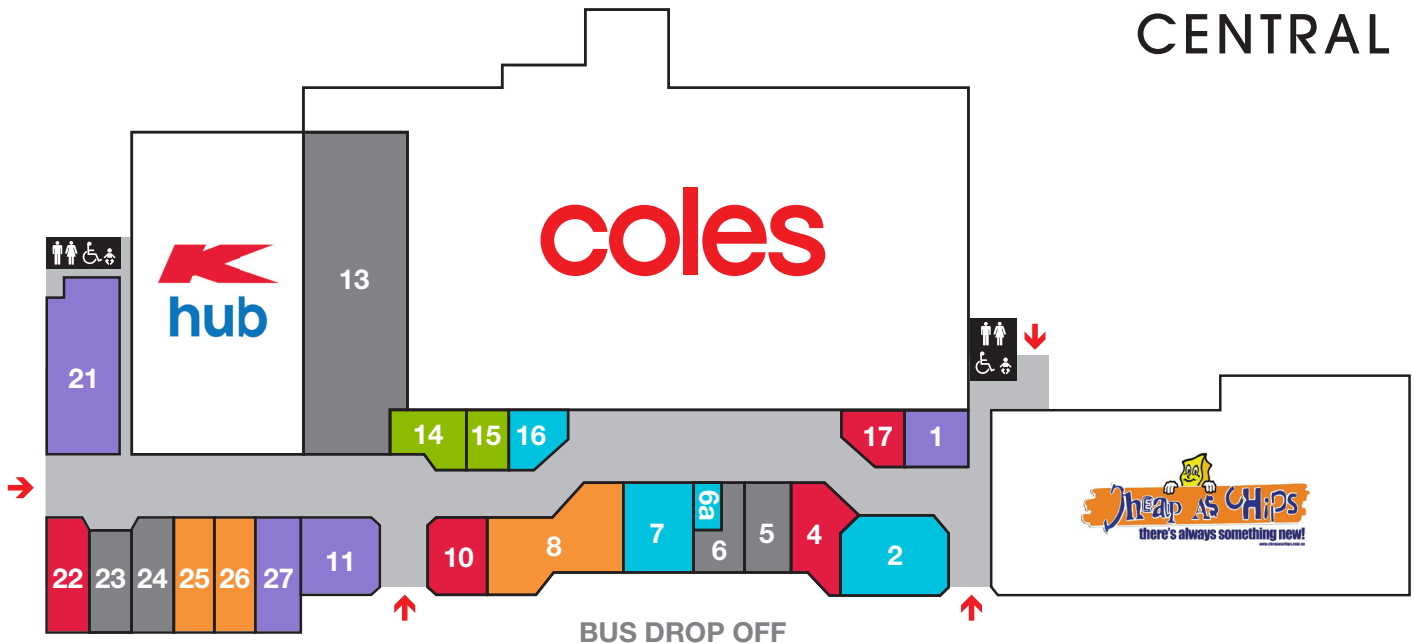

# RIVERLAND CENTRAL

## MAJORS

- 18 Coles
- 19 K hub
- 20 Cheap as Chips

## HEALTH AND BEAUTY

- 25 Amplifon
- 8 Riverland Plaza Pharmacy
- 26 Specsavers

## FOOD

- 4 Plaza Quality Meats
- 22 Subway
- 10 Sunbake Café
- 17 The Berri Bakehouse