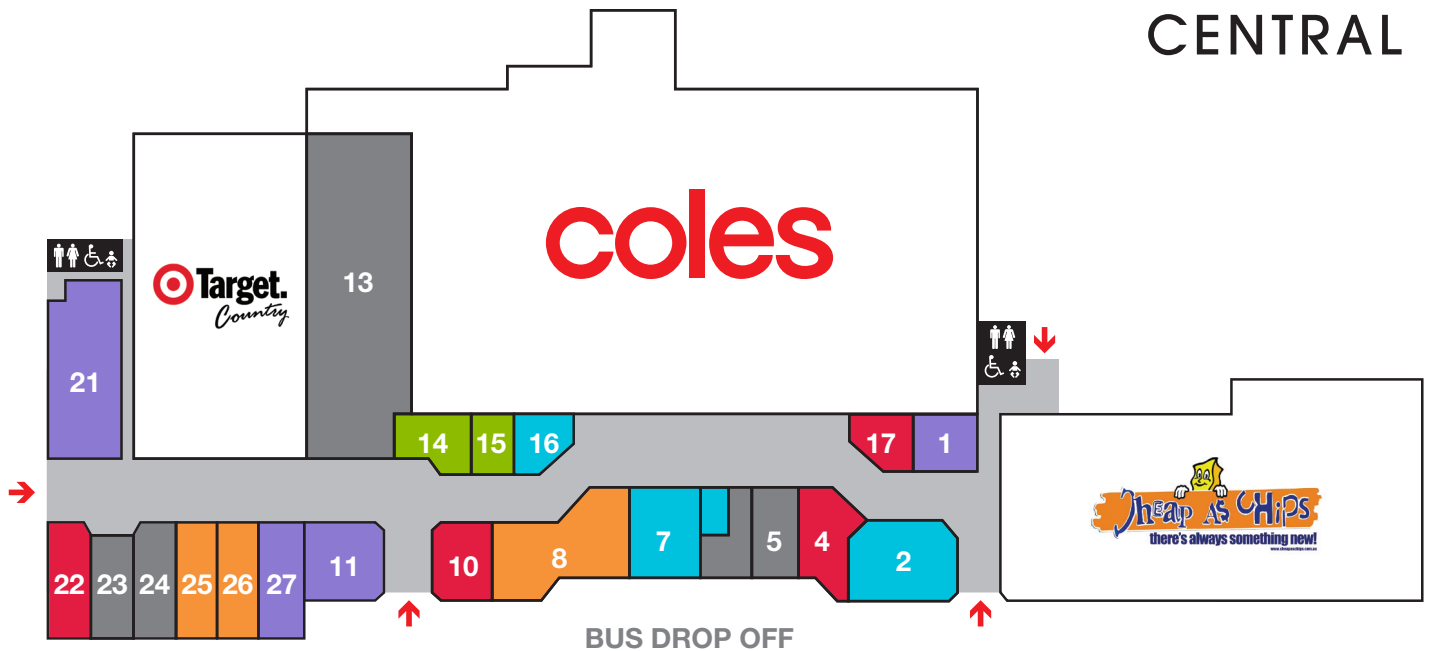

RIVERLAND CENTRAL

MAJORS

- 18 Coles
- 19 Target Country
- 20 Cheap as Chips

FOOD

- 4 Plaza Quality Meats
- 22 Subway
- 10 Sunbake Café
- 17 The Berri Bakehouse

FASHION AND ACCESSORIES

- 11 Just Jeans
- 21 Millers Fashion
- 27 Offé Jewellers
- 1 Spendless Shoes

HEALTH AND BEAUTY

- 25 National Hearing Care
- 8 Riverland Plaza Pharmacy
- 26 Specsavers

SPECIALTIES

- 14 EB Games
- 15 Smokes and Stuff

SERVICES AND BANKING

- 7 Berri Newsagency & Photo
- 6a Helloworld
- 16 Mobile Mate Repairs
- 2 People's Choice Credit Union