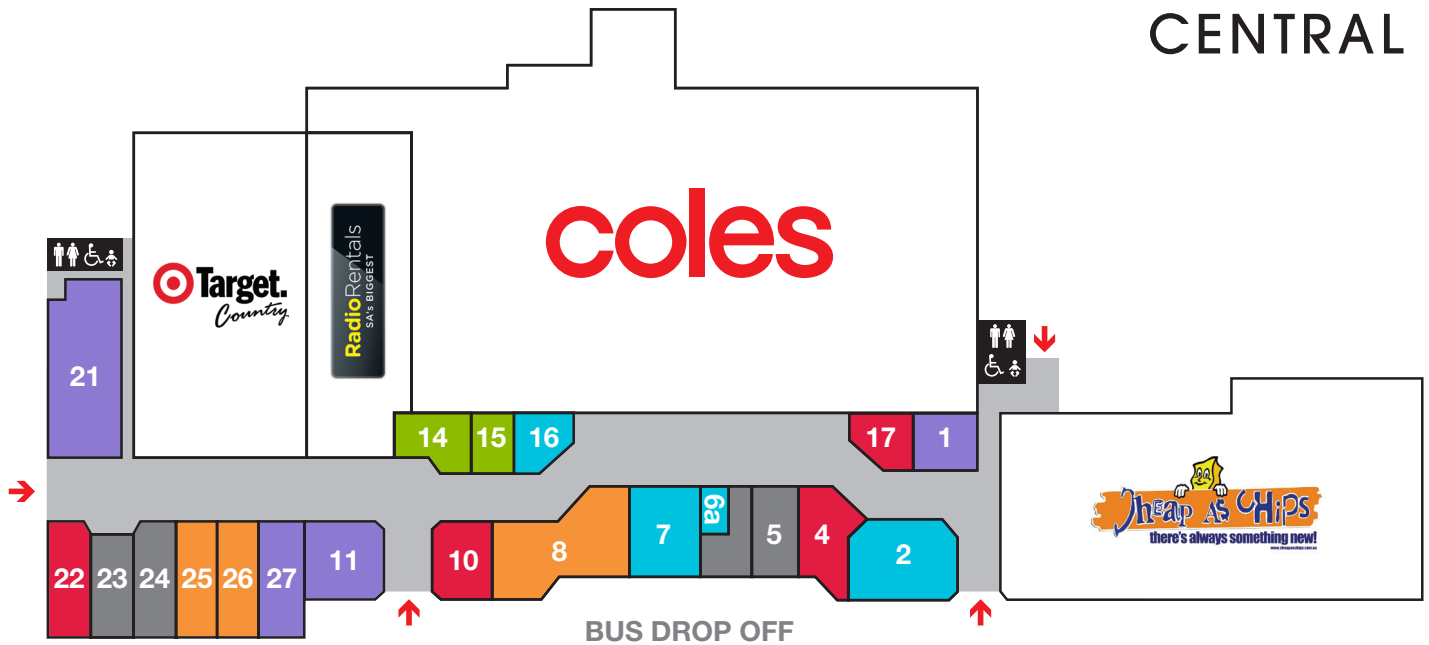

RIVERLAND CENTRAL

MAJORS

- 18 Coles
- 19 Target County
- 20 Cheap as Chips
- 13 Radio Rentals

FOOD

- 4 Plaza Quality Meats
- 22 Subway
- 10 Sunbake Café
- 17 The Berri Bakehouse

FASHION AND ACCESSORIES

- 11 Just Jeans
- 21 Millers Fashion
- 27 Offé Jewellers
- 1 Spendless Shoes

HEALTH AND BEAUTY

- 25 National Hearing Care
- 8 Riverland Plaza Pharmacy
- 26 Specsavers

SPECIALTIES

- 14 EB Games
- 15 Smokes and Stuff

SERVICES AND BANKING

- 7 Berri Newsagency & Photo
- 6a Helloworld
- 16 Mobile Phone Repairs & Accessories
- 2 People's Choice Credit Union